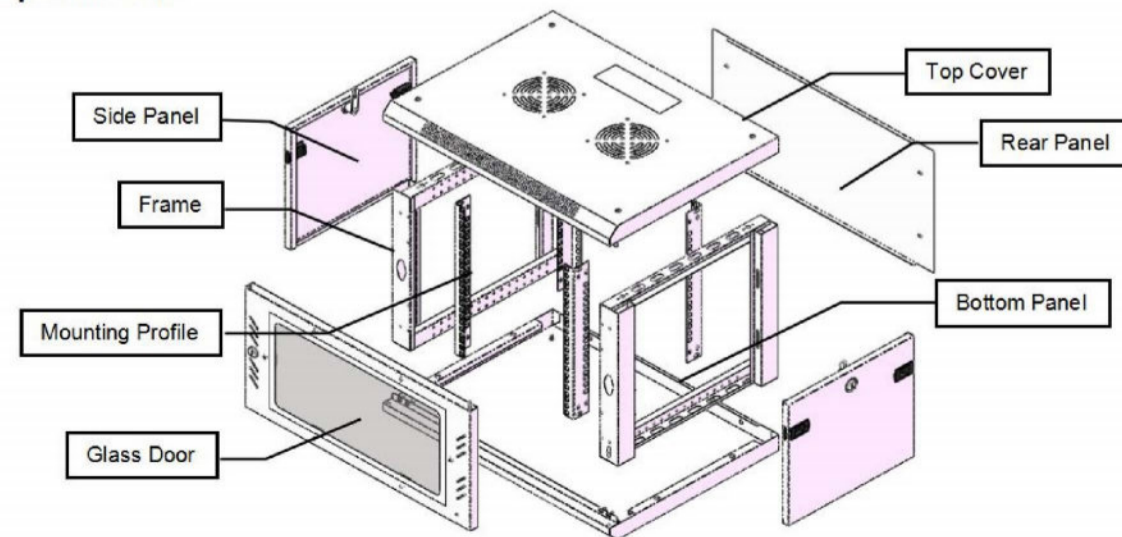

**Wall mounted cabinet**

**Standard**

Comply with ANSI/EIA RS-310-D, DIN41497 part 1, IEC297-2, DIN41494 part 7, GBIT3047.2-92 standard

**Feature**

- 19 inch standard;
- Removable Side Panels, side locks optional;
- Knock off hole for entering cable on both top cover, bottom panel, real panel
- Turning angle of front door is over 180 degrees
- Easy mounting installation
- Unassembled package saving shipping space
- fans, shelf, PDU are optional

**Loading Capacity**

80KG

**Degree of Protection**

IP20

**Material**

SPCC Cold Rolled Steel  
Thickness:2.0mm-1.2mm-0.8mm

**Surface Finish**

Powder coating

**Exploded-View**

**Wall mounted cabinet**

**Main Dimension**

**Main Parts**

S/N	Specification	Quantity	Unit	Material	Surface Finish	Remark
1	Mounting profile	4	Piece	Coated Zinc plate t2.0	Coated Zinc	with U mark
1	Frame	2	Piece	SPCC cold rolled steel t1.2	Powder coated	
2	Side panel	2	Piece	SPCC cold rolled steel t0.8	Powder coated	
3	Top cover	1	Piece	SPCC cold rolled steel t0.8	Powder coated	
4	Bottom panel	1	Piece	SPCC cold rolled steel t0.8	Powder coated	
5	Rear panel	1	Piece	SPCC cold rolled steel t0.8	Powder coated	
6	Front door	1	Piece	5MM toughened glass door/SPCC t1.0	Powder coated	
7	Lock	1	Piece	Steel	Color Zinc	with 2 keys
8	M6 Square nut	12	Piece	Steel	Color Zinc	
9	M6 B-head screw	12	Piece	Steel	Color Zinc	
10	Allen wrench	1	Piece	Steel	Color Zinc	