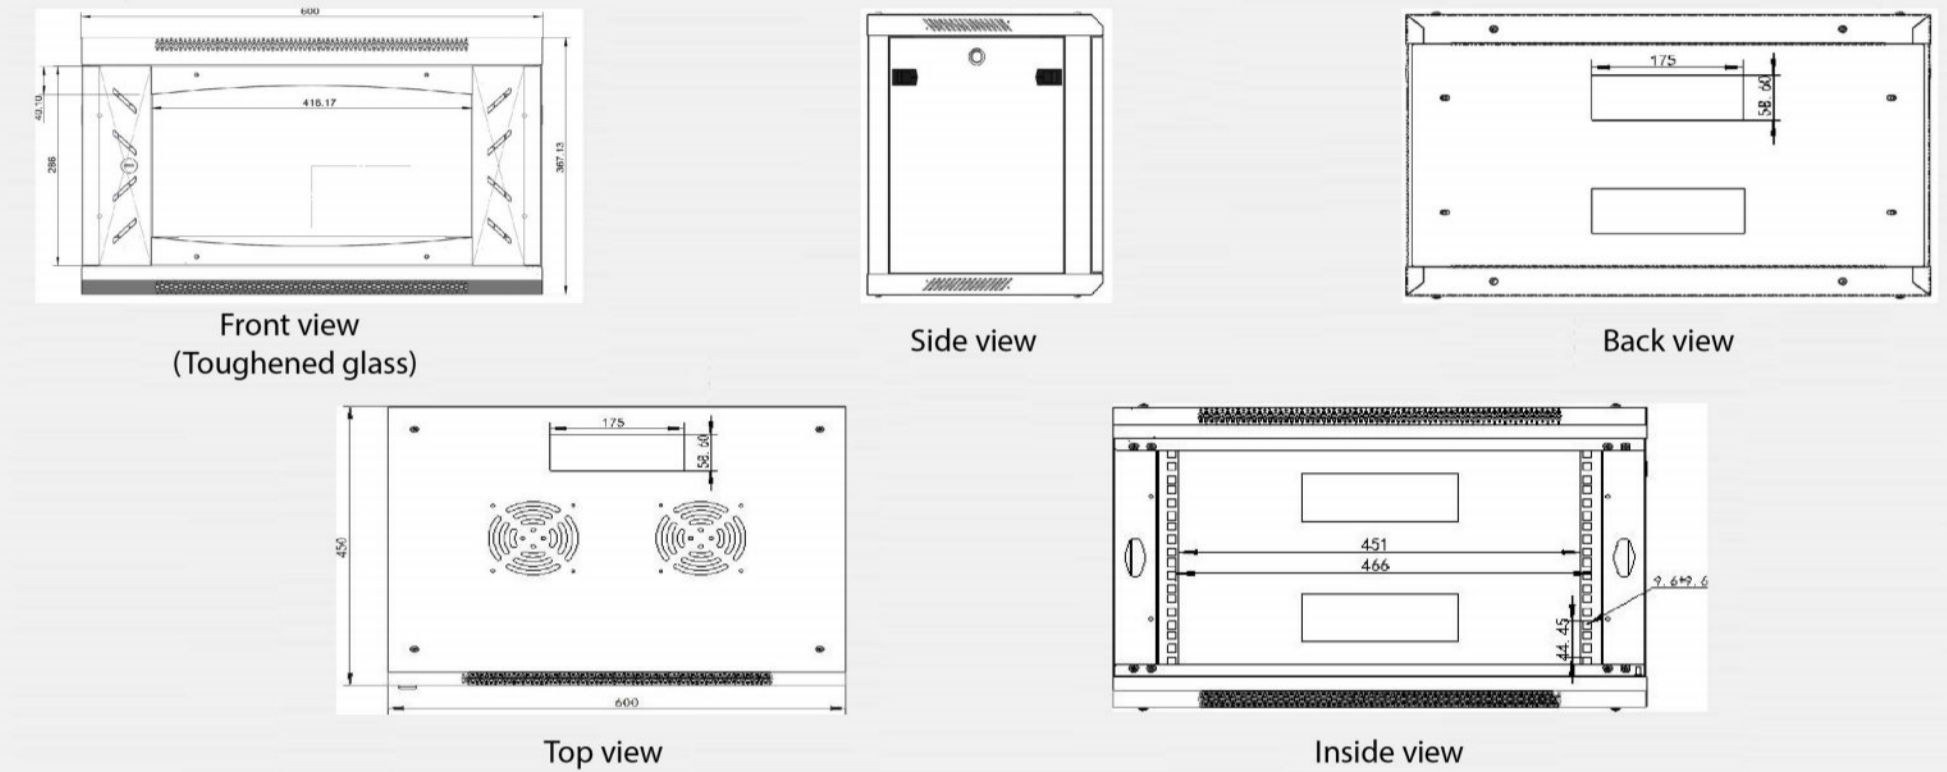

**Wall mounted cabinet**

**Standard**

Comply with ANSI/EIA RS-310-D, DIN41497 part 1, IEC297-2, DIN41494 part 7, GBIT3047.2-92 standard

**Feature**

- 19 inch standard;
- Removable Side Panels, side locks optional;
- Knock off hole for entering cable on both top cover, bottom panel, real panel
- Turning angle of front door is over 180 degrees
- Easy mounting installation
- Unassembled package saving shipping space
- fans, shelf, PDU are optional

**Loading Capacity**

80KG

**Degree of Protection**

IP20

**Material**

SPCC Cold Rolled Steel  
Thickness:2.0mm-1.2mm-0.8mm

**Surface Finish**

Powder coating

**Exploded-View**

**Wall mounted cabinet**

**Main Dimension**

**Main Parts**

S/N	Specification	Quantity	Unit	Material	Surface Finish	Remark
1	Mounting profile	4	Piece	Coated Zinc plate t2.0	Coated Zinc	with U mark
1	Frame	2	Piece	SPCC cold rolled steel t1.2	Powder coated	
2	Side panel	2	Piece	SPCC cold rolled steel t0.8	Powder coated	
3	Top cover	1	Piece	SPCC cold rolled steel t0.8	Powder coated	
4	Bottom panel	1	Piece	SPCC cold rolled steel t0.8	Powder coated	
5	Rear panel	1	Piece	SPCC cold rolled steel t0.8	Powder coated	
6	Front door	1	Piece	5MM toughened glass door/SPCC t1.0	Powder coated	
7	Lock	1	Piece	Steel	Color Zinc	with 2 keys
8	M6 Square nut	12	Piece	Steel	Color Zinc	
9	M6 B-head screw	12	Piece	Steel	Color Zinc	
10	Allen wrench	1	Piece	Steel	Color Zinc	